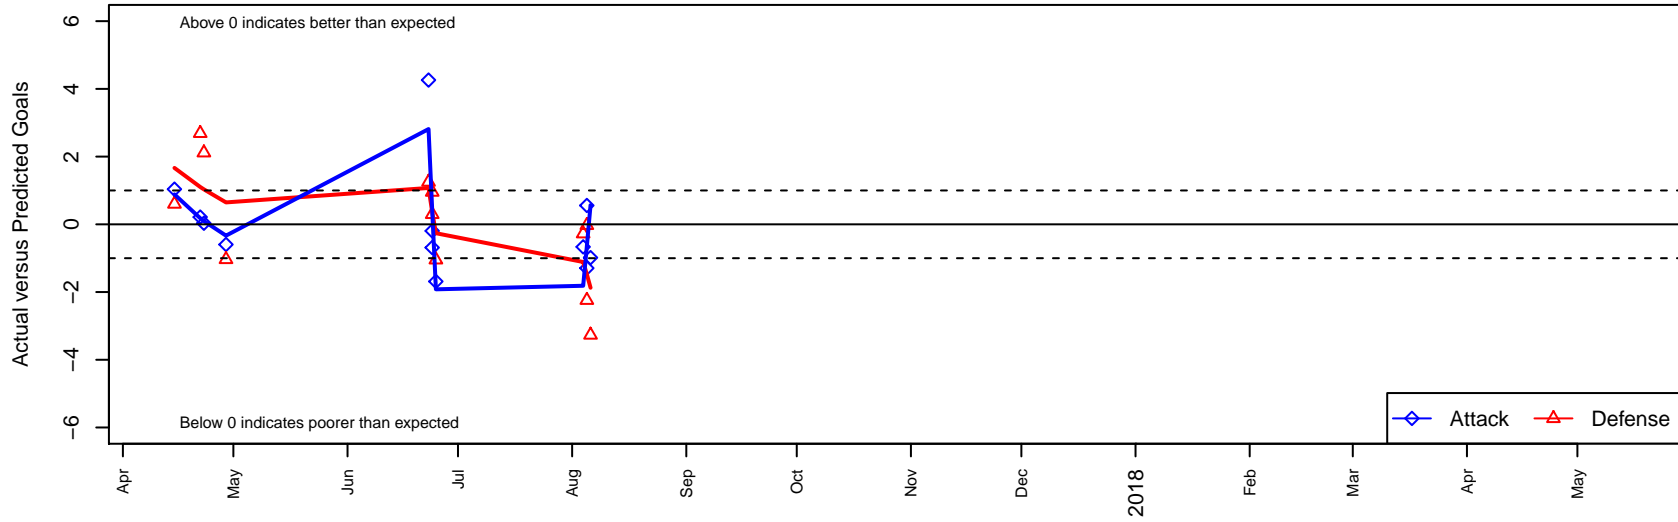

River Plate SC River B05

River Plate SC
 NE Portland, OR
 B05 total strength=629
 attack=1.03 defense=0.3
 notes= RPFC; NPS

alt names used:
 RIVER PREMIER SC RIVER 2005
 RPSC River 2005B

Venues played:
 2016 Spr OYS B05 Division 2 Green
 2017 Clash At the Border Gold/Silver
 2017 Mt Hood Challenge U13 Silver

River Plate SC River B05
 Dots are actual minus expected GF (blue circles) and GA (red triangles).
 Blue line is smoothed change in attack strength. Red is smoothed change in defense strength.

**attack and defense variance (black dot)
relative to other teams
and top 10 in region**